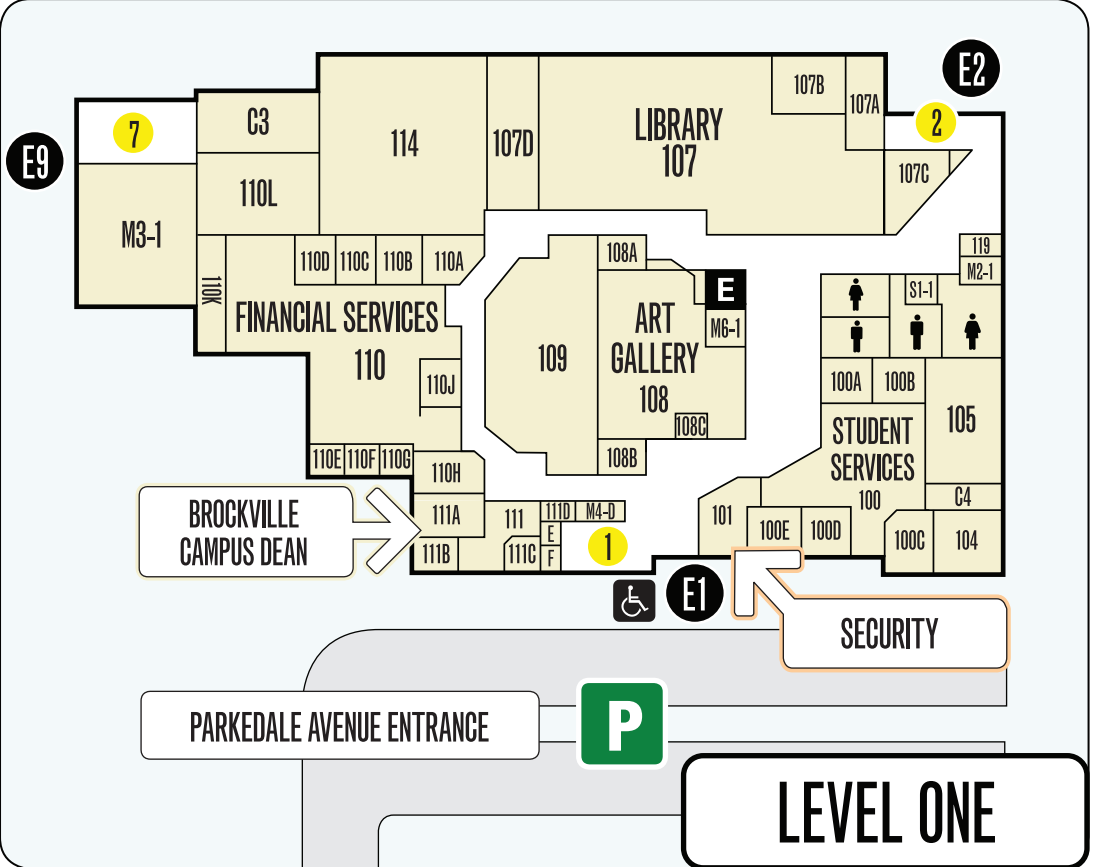

← TO RESIDENCE

↑ TO MEMORIAL CENTRE

- E** ELEVATOR
- E** ENTRANCES
- STAIRS
- ♿ WASHROOMS

 **St. Lawrence College - Brockville Campus**