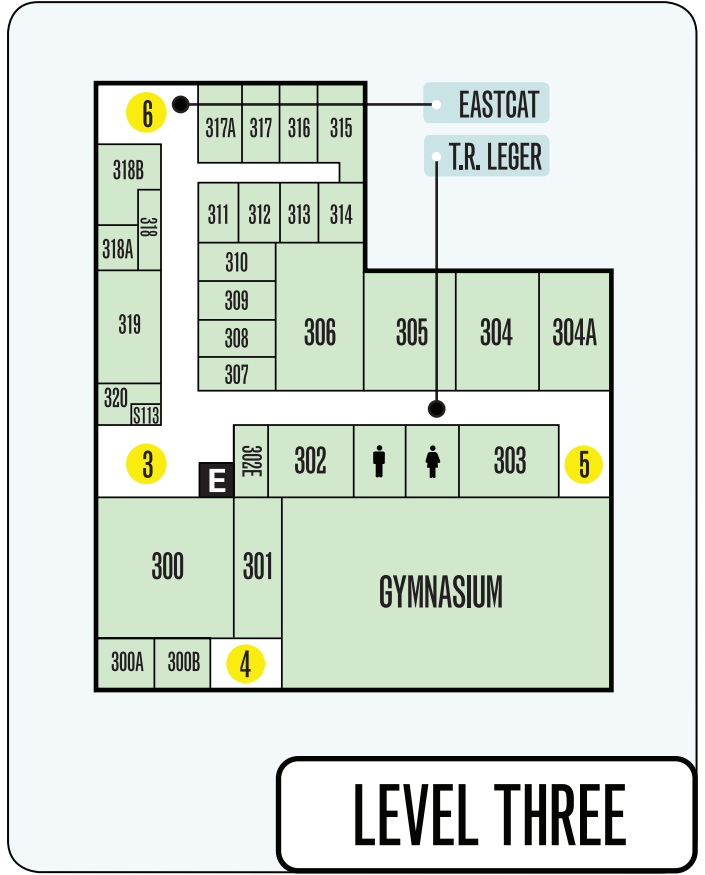

← TO RESIDENCE

↑ TO MEMORIAL CENTRE

- E** ELEVATOR
- E** ENTRANCES
- STAIRS
- ♿ WASHROOMS

 **St. Lawrence College - Brockville Campus**